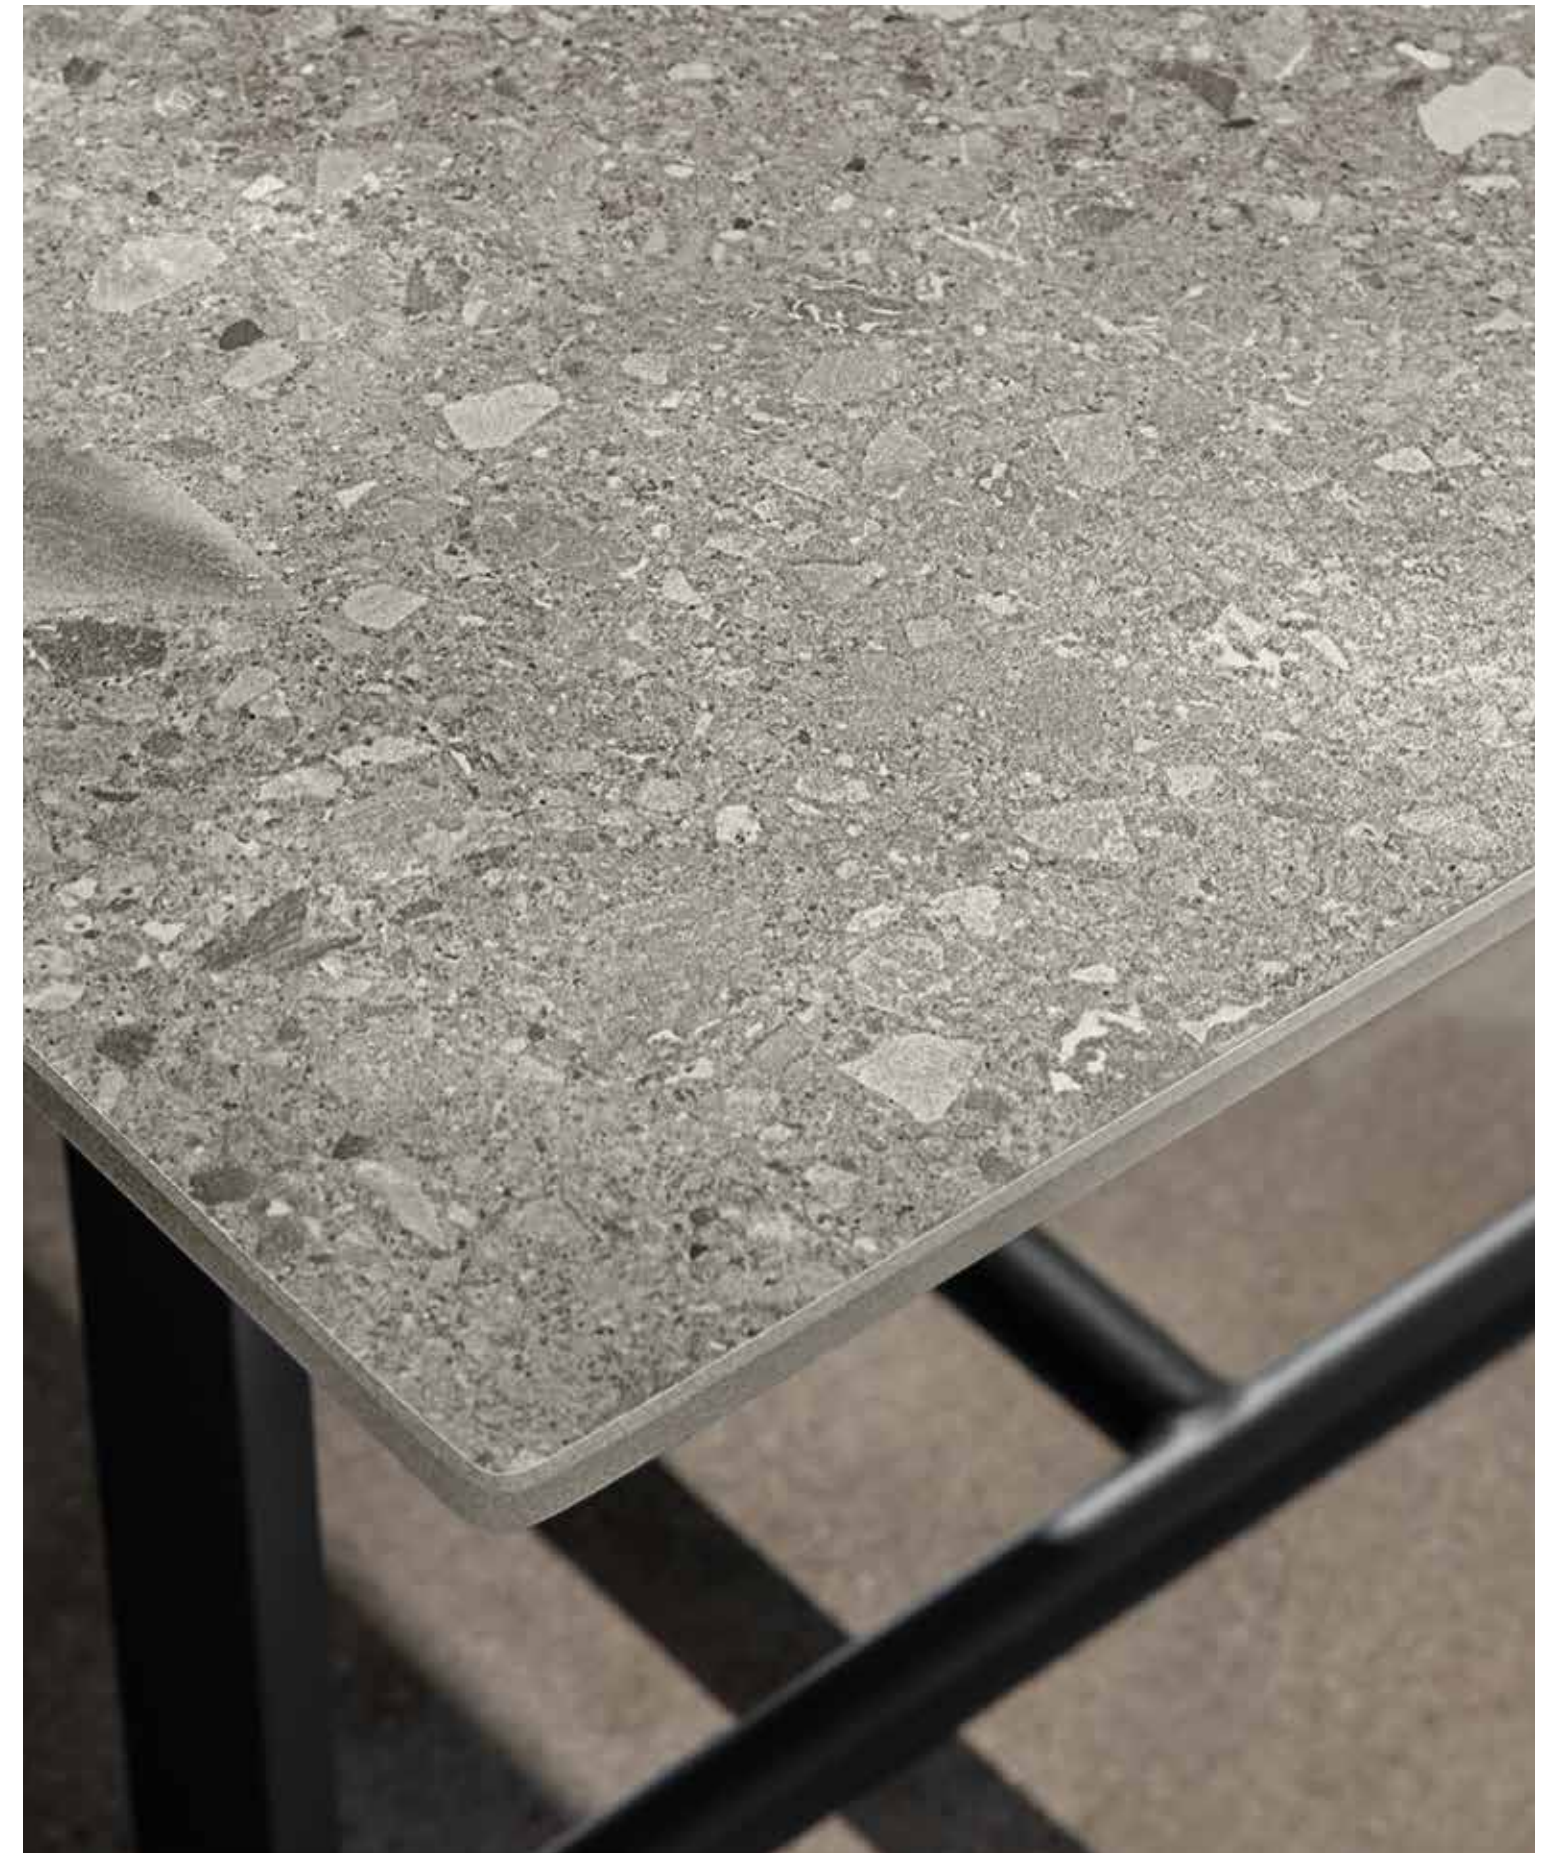

Width 50 | Depth 50 | Height 50

Width 210 | Depth 100 | Height 75

Width 260 | Depth 110 | Height 75

Width 55 | Depth 51 | Height 84 | H. armrest 68 | H. seat 47 | H. cushion 4

Width 70 | Depth 90 | Height 90 | H. seat 26 | H. cushion 4

Width 195 | Depth 78 | Height 45 | H. seat 8