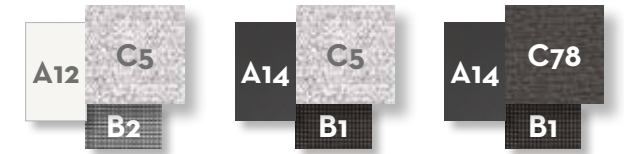

POUF / CODE: AGOALUPUF

Width	Depth	Height	H. cushion
98	95	40	25