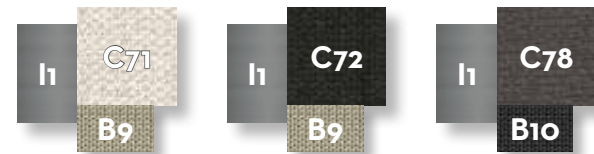

DAYBED / CODE: GEOBED

Width 146 | Depth 143 | Height 65 | H. seat 39 | H. cushion 30

LIVING ARMCHAIR / CODE: GEOPL

Width 86 | Depth 86 | Height 65 | H. seat 39 | H. cushion 15

LOUNGE FOLDING ARMCHAIR / CODE: GEOPLON