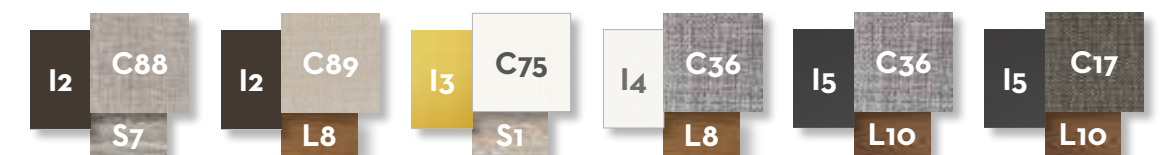

Width 65 | Depth 55 | Height 79 | H. armrest 64 | H. seat 46 | H. cushion 3

KG 4,5 | unit 2 0.53 mc | ☀️ | 🪑