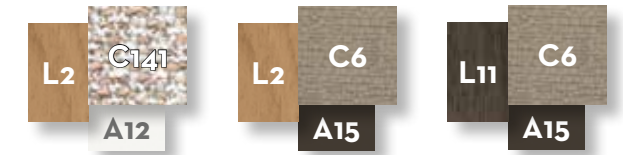

SOFA CX 3 SEATER + SX SHELF / CODE: ALLCX3P-02

Width	Depth	Height	H. seat	H. cushion
280	95	70	40	20

SOFA 2 SEATER FABRIC DX + WOOD SX ARM / CODE: ALLDIV2P-01

Width	Depth	Height	H. armrest	H. seat	H. cushion
215	95	70	49	40	20