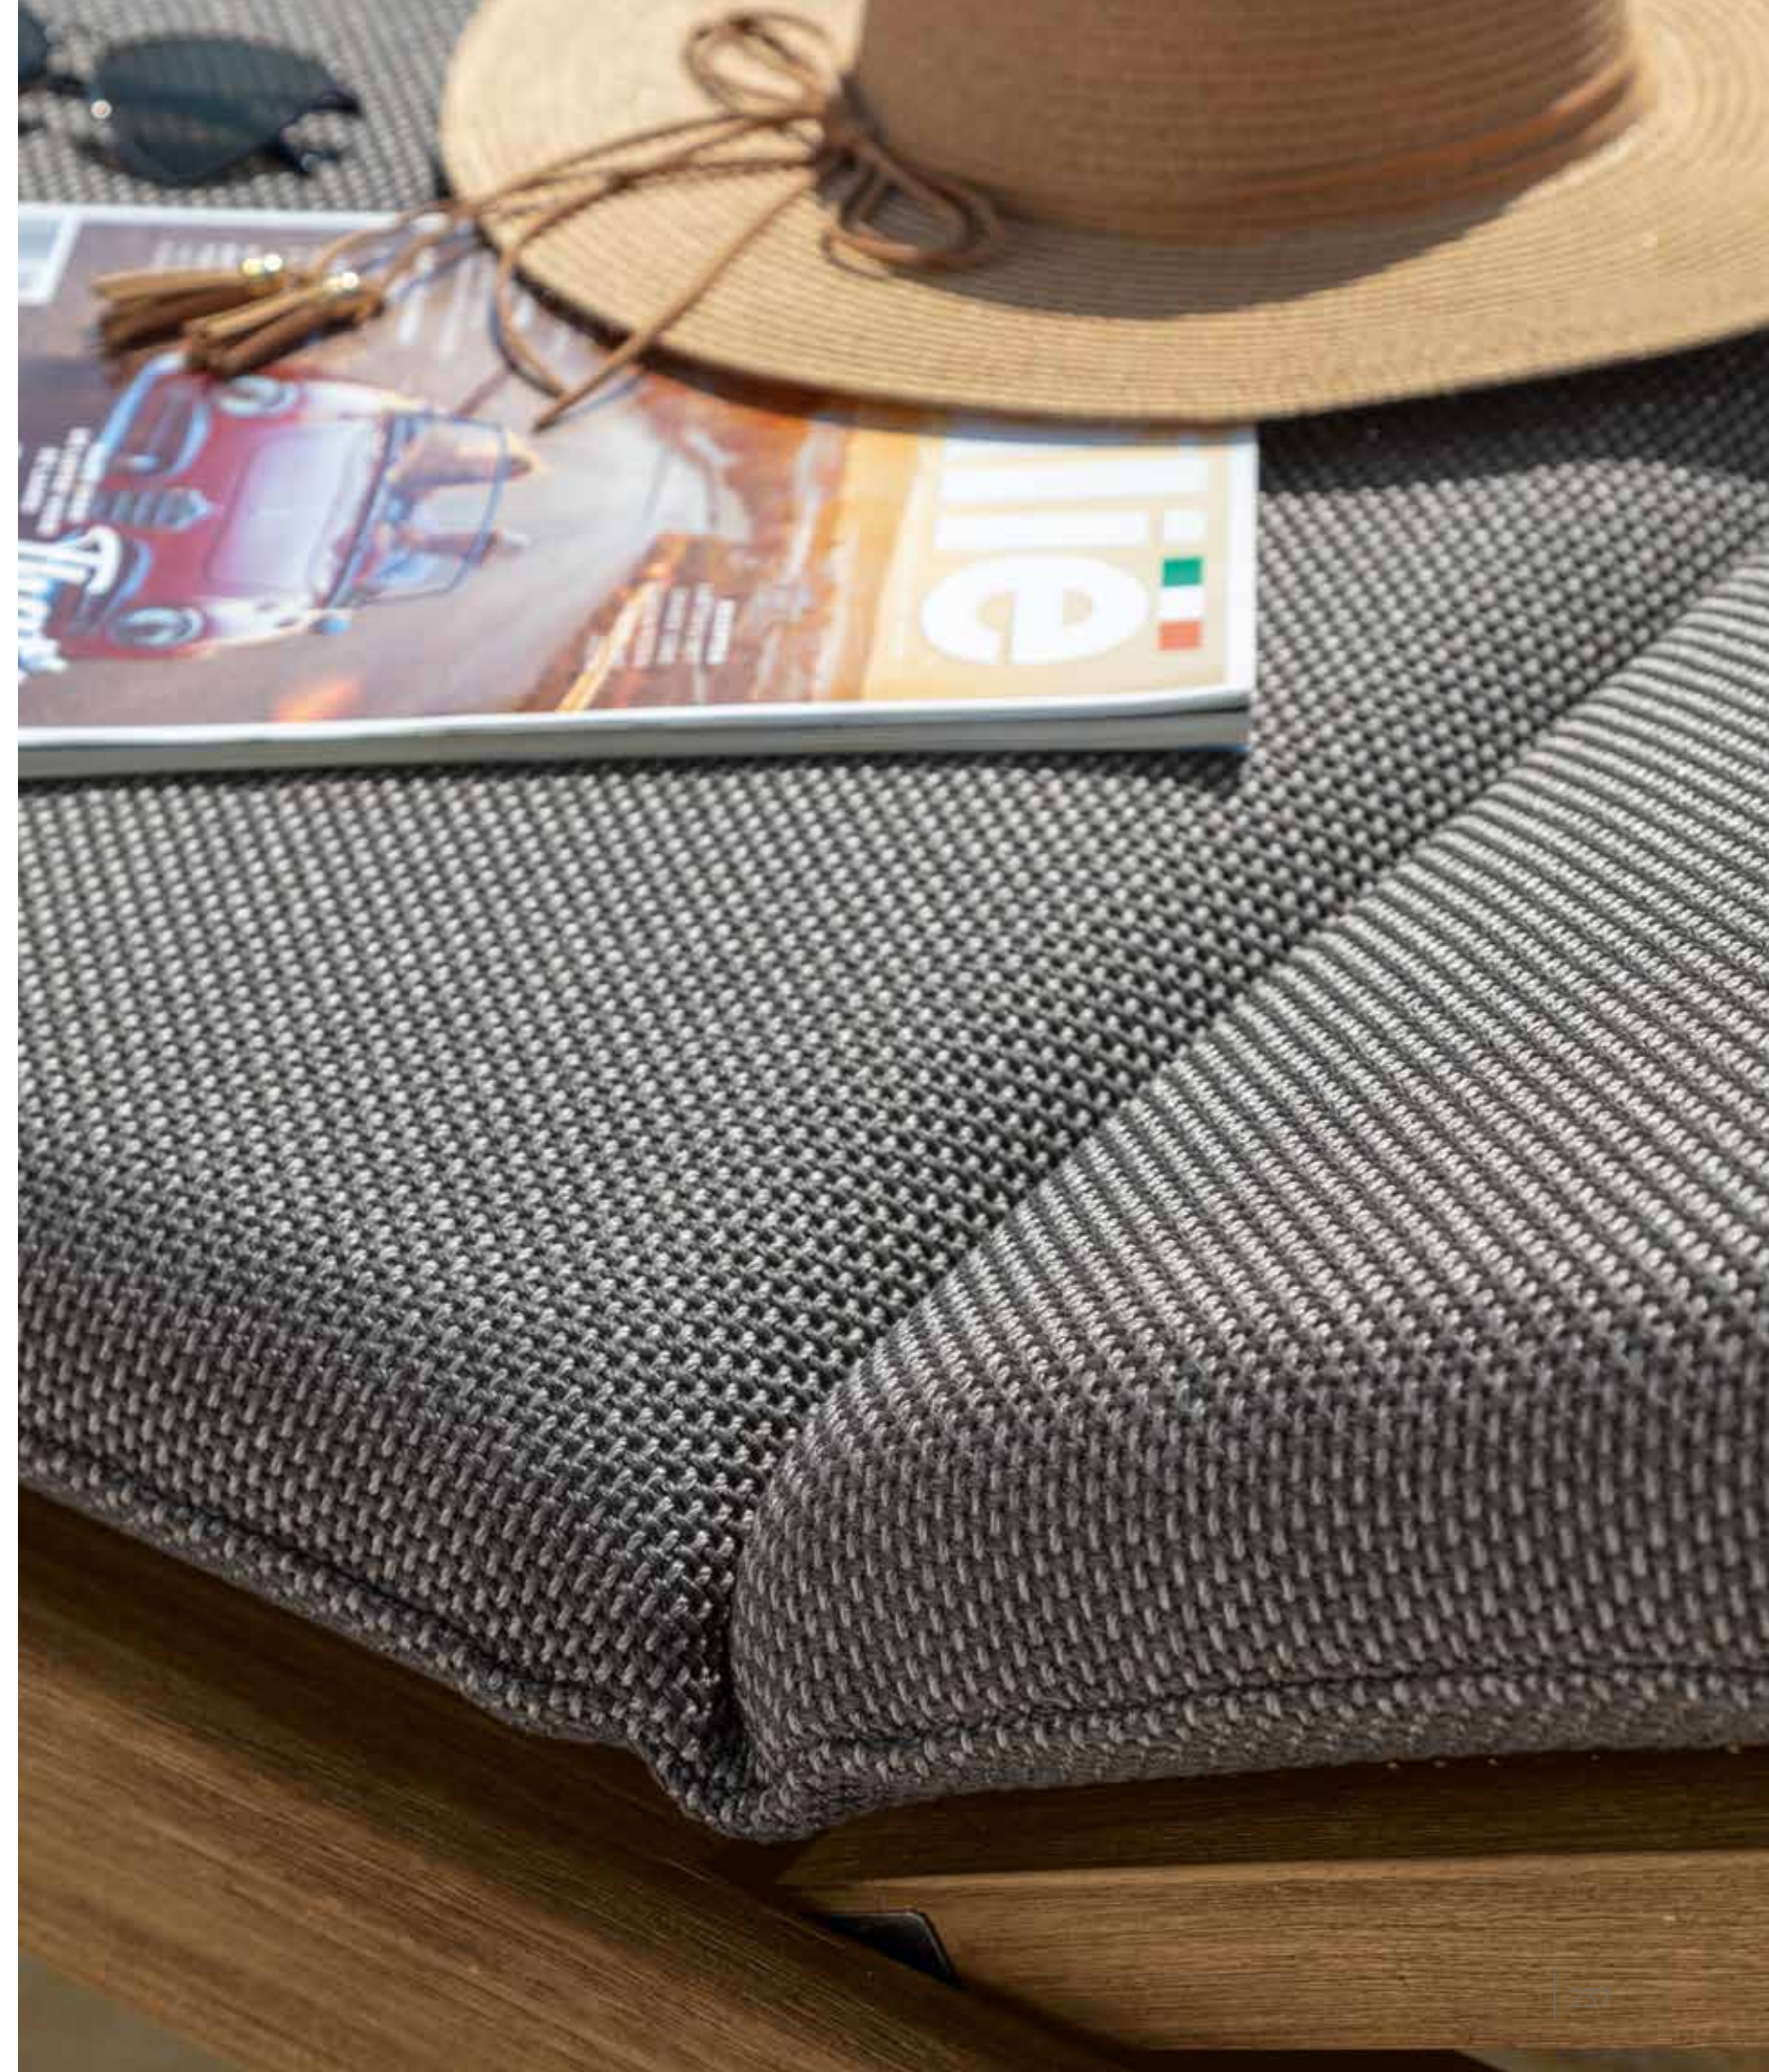

Cruisecollection

// Teak

armchair & dining table
smoke teak frame
dark grey colour rope
cushions in slate grey colour
top in gres elegant black colour

Cruisecollection
// Teak

sunbed
smoke teak frame
cushions in slate grey colour