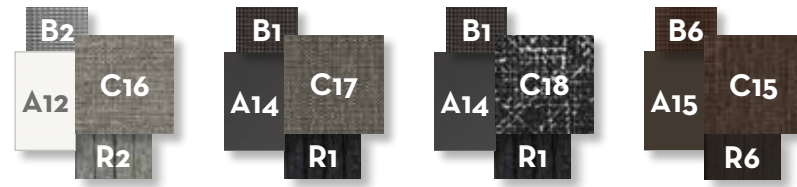

POUF / CODE: COTPUF

Width	Depth	Height	H. cushion
76	76	46	7