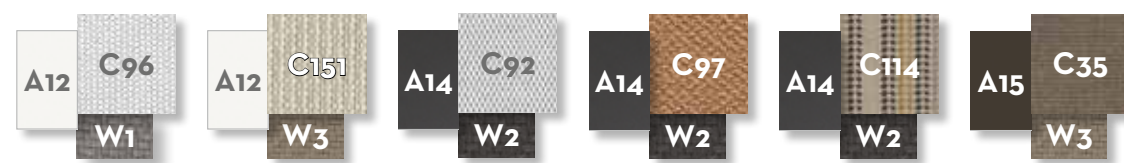

Width 183 | Depth 86 | Height 69 | H. seat 41 | H. cushion 17

KG 35,0 | unit 1 1.16 mc | ☁️ | 🔧 | 🛠️

Width 132 | Depth 158 | Height 69 | H. armrest 58 | H. seat 41 | H. cushion 17

KG 40,0 | unit 1 1.56 mc | ☁️ | 🔧 | 🛠️

Width 132 | Depth 158 | Height 69 | H. armrest 58 | H. seat 41 | H. cushion 17

KG 40,0 | unit 1 1.56 mc | ☁️ | 🔧 | 🛠️

Width 102 | Depth 86 | Height 69 | H. armrest 58 | H. seat 41 | H. cushion 17

KG 28,0 | unit 1 0.65 mc | ☁️ | 🔧 | 🛠️

Width 64 | Depth 66 | Height 73 | H. seat 43 | H. cushion 6

KG 11,0 | unit 1 0.35 mc | ☁️ | 🔧 | 🛠️

Width 50 | Depth 80 | Height 26

KG 15,0 | unit 1 0.13 mc | ☁️ | 🔧 | 🛠️

COFFEE TABLE 70X100 / CODE: LEATC70100

Width 70 | Depth 100 | Height 26

KG 23,0 | unit 1 0.22 mc | ☁️ | 🔧 | 🛠️

Width 80 | Depth 80 | Height 26

KG 18,0 | unit 1 0.20 mc | ☁️ | 🔧 | 🛠️

Width 150 | Depth 150 | Height 74

KG 72,0 | unit 1+1 0.39 mc | ☁️ | 🔧 | 🛠️ | 🪑 x8

Width 160/215 | Depth 95 | Height 74

KG 70,0 | unit 1+1 0.65 mc | ☁️ | 🔧 | 🛠️ | 🪑 x8 | ➕

Width 200/260 | Depth 100 | Height 74

KG 81,0 | unit 1+1 0.65 mc | ☁️ | 🔧 | 🛠️ | 🪑 x10 | ➕

EXTRA VITTER PANEL 60X100 / CODE: LEAEXT Only for extending table 200x100

Width 60 | Depth 100

KG 12,0 | unit 1 0.04 mc | ☁️ | 🔧 | 🛠️