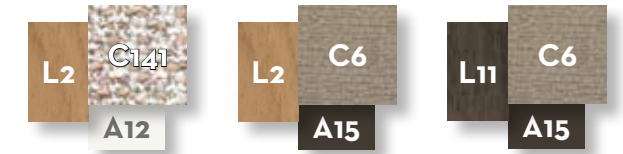

SOFA SX 3 SEATER WOOD ARM + SHELF / CODE: ALLSX3P-04

Width	Depth	Height	H. armrest	H. seat	H. cushion
285	95	70	49	40	20

SOFA CX 3 SEATER + DX SHELF / CODE: ALLCX3P-01

Width	Depth	Height	H. seat	H. cushion
280	95	70	40	20