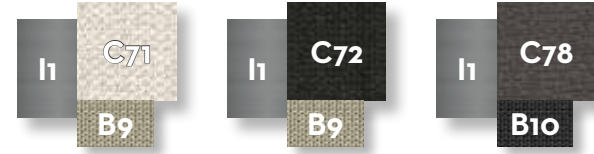

DAYBED / CODE: GEOBED

Width 146 | Depth 143 | Height 65 | H. seat 39 | H. cushion 30

LIVING ARMCHAIR / CODE: GEOPL

Width 86 | Depth 86 | Height 65 | H. seat 39 | H. cushion 15

LOUNGE FOLDING ARMCHAIR / CODE: GEOPLON