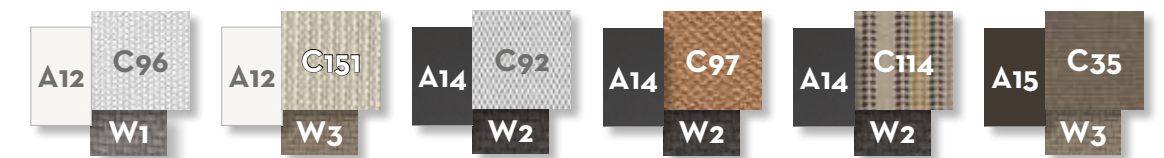

Width	Depth	Height	H. seat	H. cushion
190	86	69	41	17