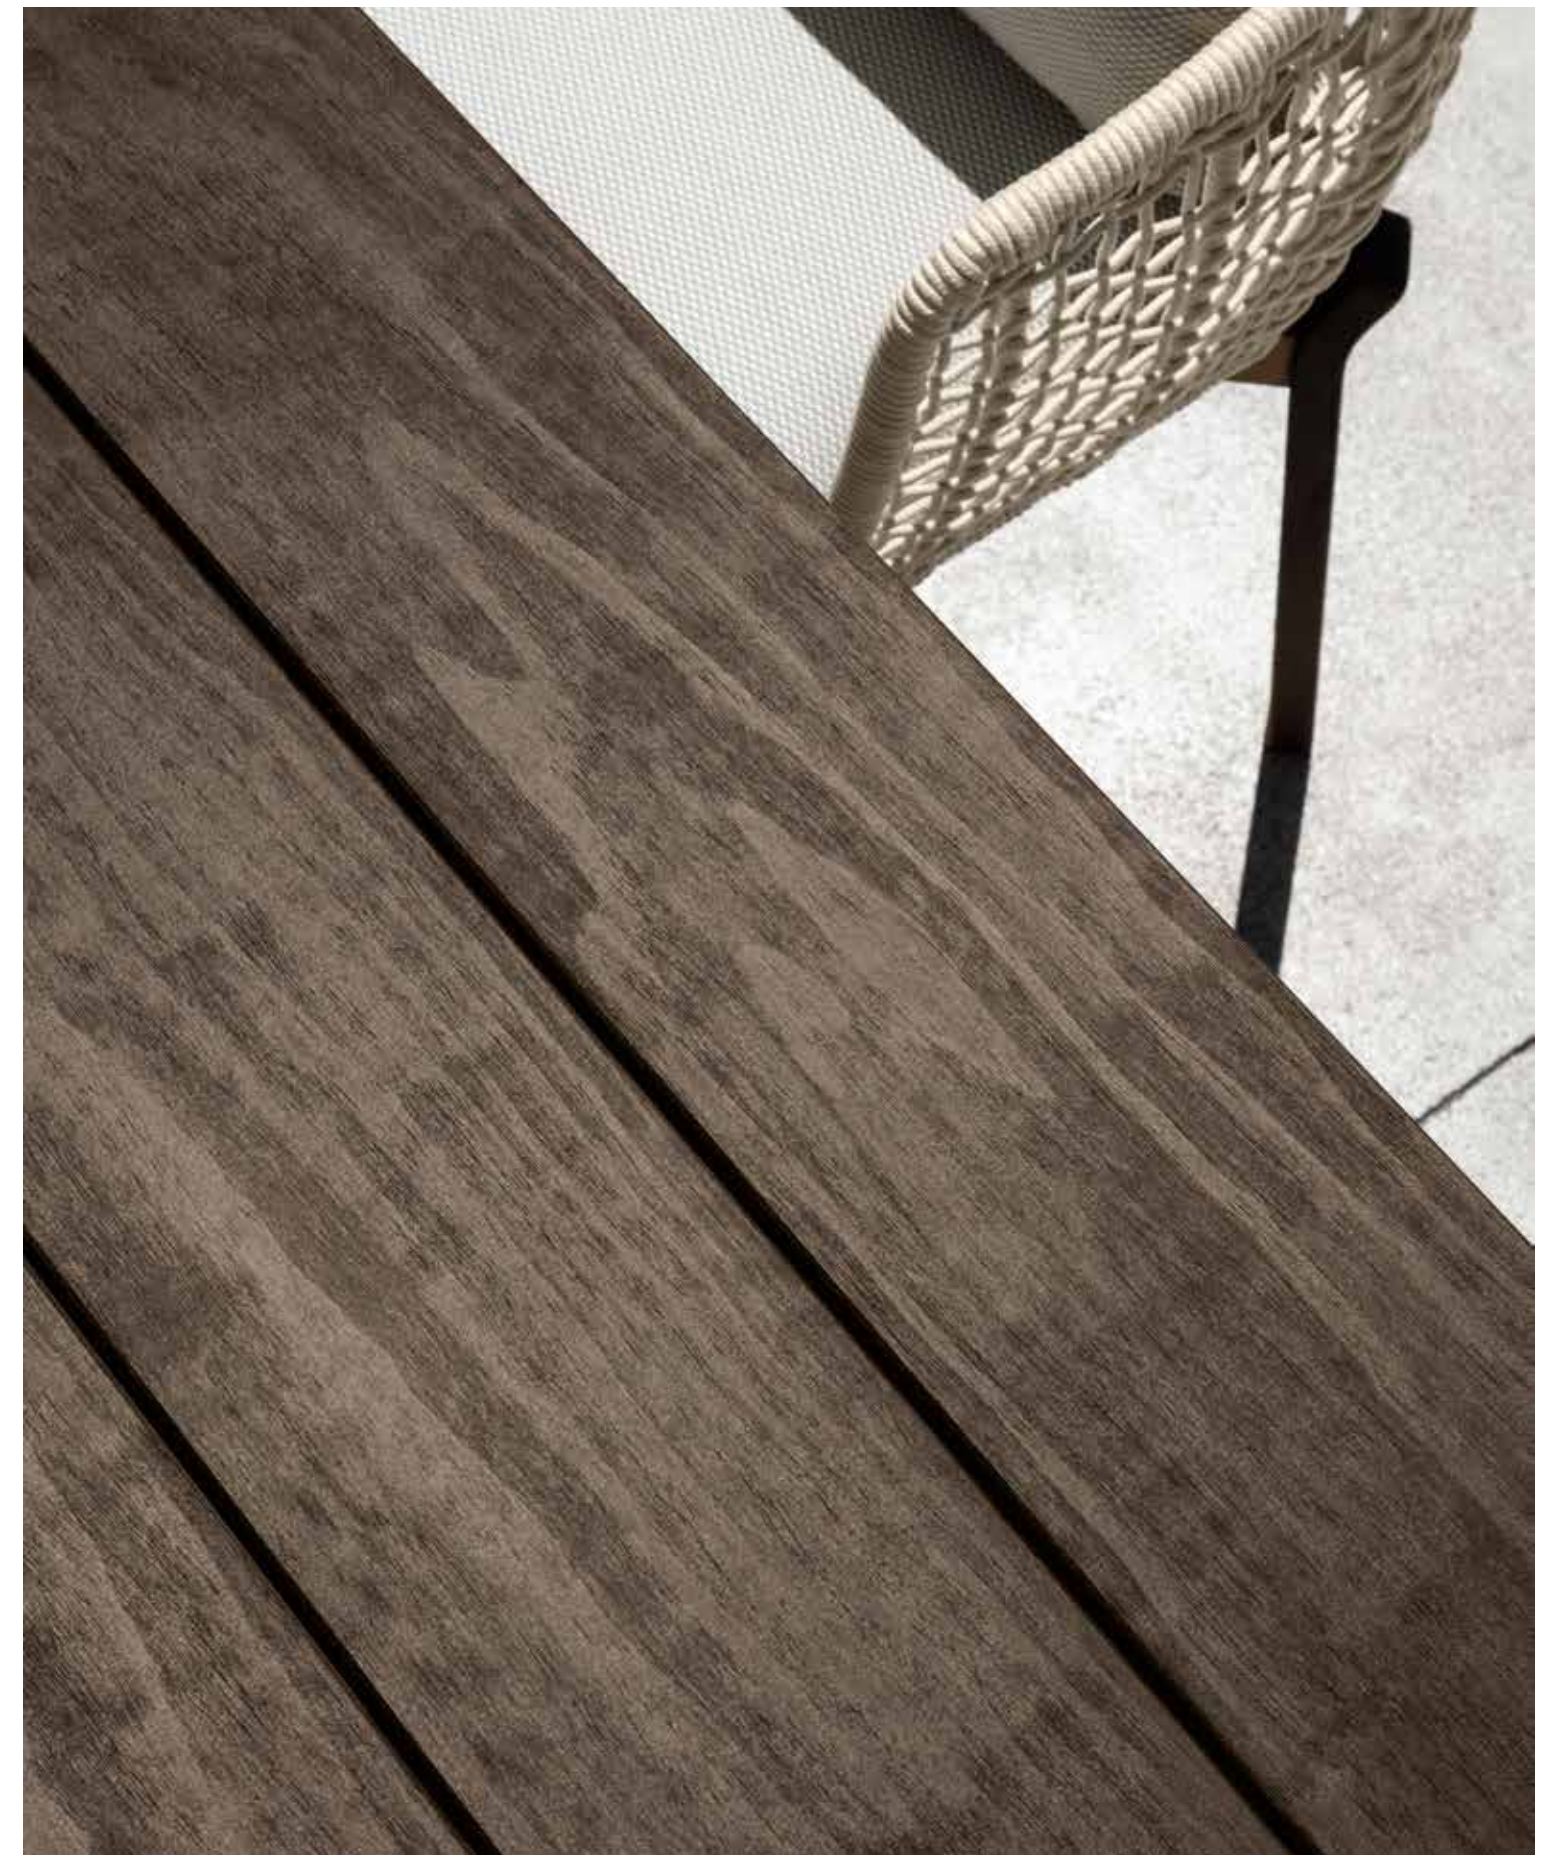

Argocollection
//Wood

dining table 165x165 & dining armchair
accoya wood frame in natural teak colour
dark grey colour rope
cushions in mambo pearl colour

Argocollection // wood

Argocollection
// Wood

sunbed
accoya wood in palissandro colour
cushions in white-beige colour