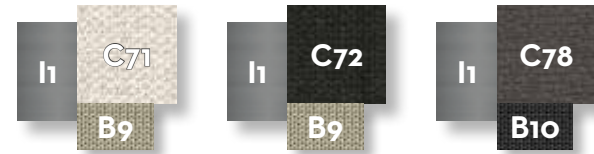

POUF / CODE: GEOPUF

Width	Depth	Height	H. cushion
88	88	39	30

KG 10,0 | unit 1 0.33 mc | icons

SOFA LOUNGE DX / CODE: GEOLONDX

Width 90 | Depth 170 | Height 65 | H. seat 39 | H. cushion 30

SOFA LOUNGE SX / CODE: GEOLON SX