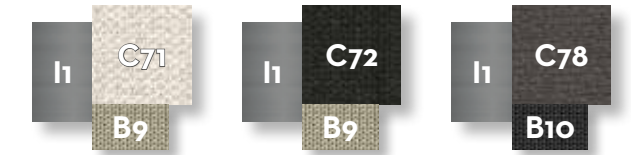

Width	Depth	Height	H. seat	H. cushion
173	91	65	39	30

KG 55,0 | unit 1 1.12 mc | icons