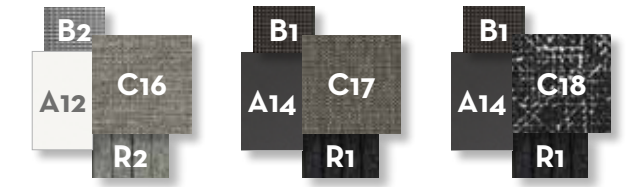

Cottagecollection

Design Ramón Esteve

Finishing

Aluminium frame

white

graphite

mokka

Synthetic elastic belt

dark grey

light grey

mokka

Cushions fabric

dark brown

light grey

dark grey

black abstract

Synthetic rope

dark grey

light grey

mokka

iroko colour

Accoya wood table top

Pillows fabric 90x65 60x40 45x25 (optional)

outcross olive

twill black

twill yellow

light grey

black abstract

white

Width	Depth	Height	H. armrest	H. seat	H. cushion
310	100	73	57	40	19

Width	Depth	Height	H. armrest	H. seat	H. cushion
210	100	73	57	40	19

Width	Depth	Height	H. armrest	H. seat	H. cushion
100	100	73	57	40	19

SIDE TABLE 60X60 / CODE: COTTL

Width	Depth	Height
60	60	44

COFFEE TABLE 120X60 / CODE: COTT60

Width	Depth	Height
120	60	34

COFFEE TABLE 120X120 / CODE: COTT120

Width	Depth	Height
120	120	34