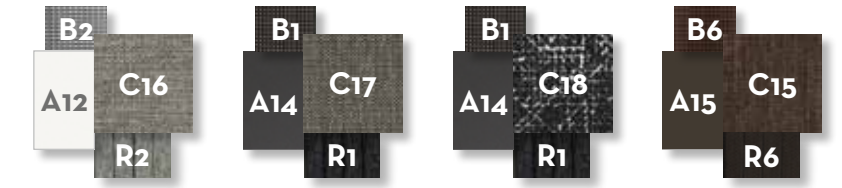

DINING ARMCHAIR / CODE: COTPP

Width	Depth	Height	H. armrest	H. seat	H. cushion
60	69	84	65	46	7

SUNBED / CODE: COTLET

Width	Depth	Height	H. cushion
198	78	39	7

Materials

Alluminio / Aluminium

Verde petrolio
Teal green