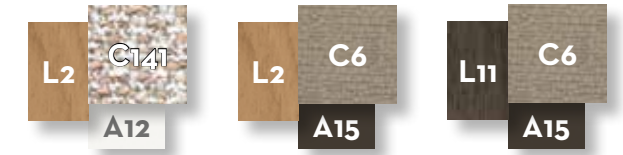

Width	Depth	Height	H. armrest	H. seat	H. cushion
285	95	70	49	40	20

Width	Depth	Height	H. armrest	H. seat	H. cushion
285	95	70	49	40	20

Width	Depth	Height	H. armrest	H. seat	H. cushion
280	95	70	49	40	20

Width	Depth	Height	H. armrest	H. seat	H. cushion
280	95	70	49	40	20

Width	Depth	Height	H. armrest	H. seat	H. cushion
285	95	70	49	40	20

Width	Depth	Height	H. armrest	H. seat	H. cushion
285	95	70	49	40	20

Width	Depth	Height	H. seat	H. cushion
280	95	70	40	20

Width	Depth	Height	H. seat	H. cushion
280	95	70	40	20

Width	Depth	Height	H. armrest	H. seat	H. cushion
215	95	70	49	40	20

Width	Depth	Height	H. armrest	H. seat	H. cushion
215	95	70	49	40	20

Width	Depth	Height	H. armrest	H. seat	H. cushion
210	95	70	49	40	20

Width	Depth	Height	H. armrest	H. seat	H. cushion
220	95	70	49	40	20