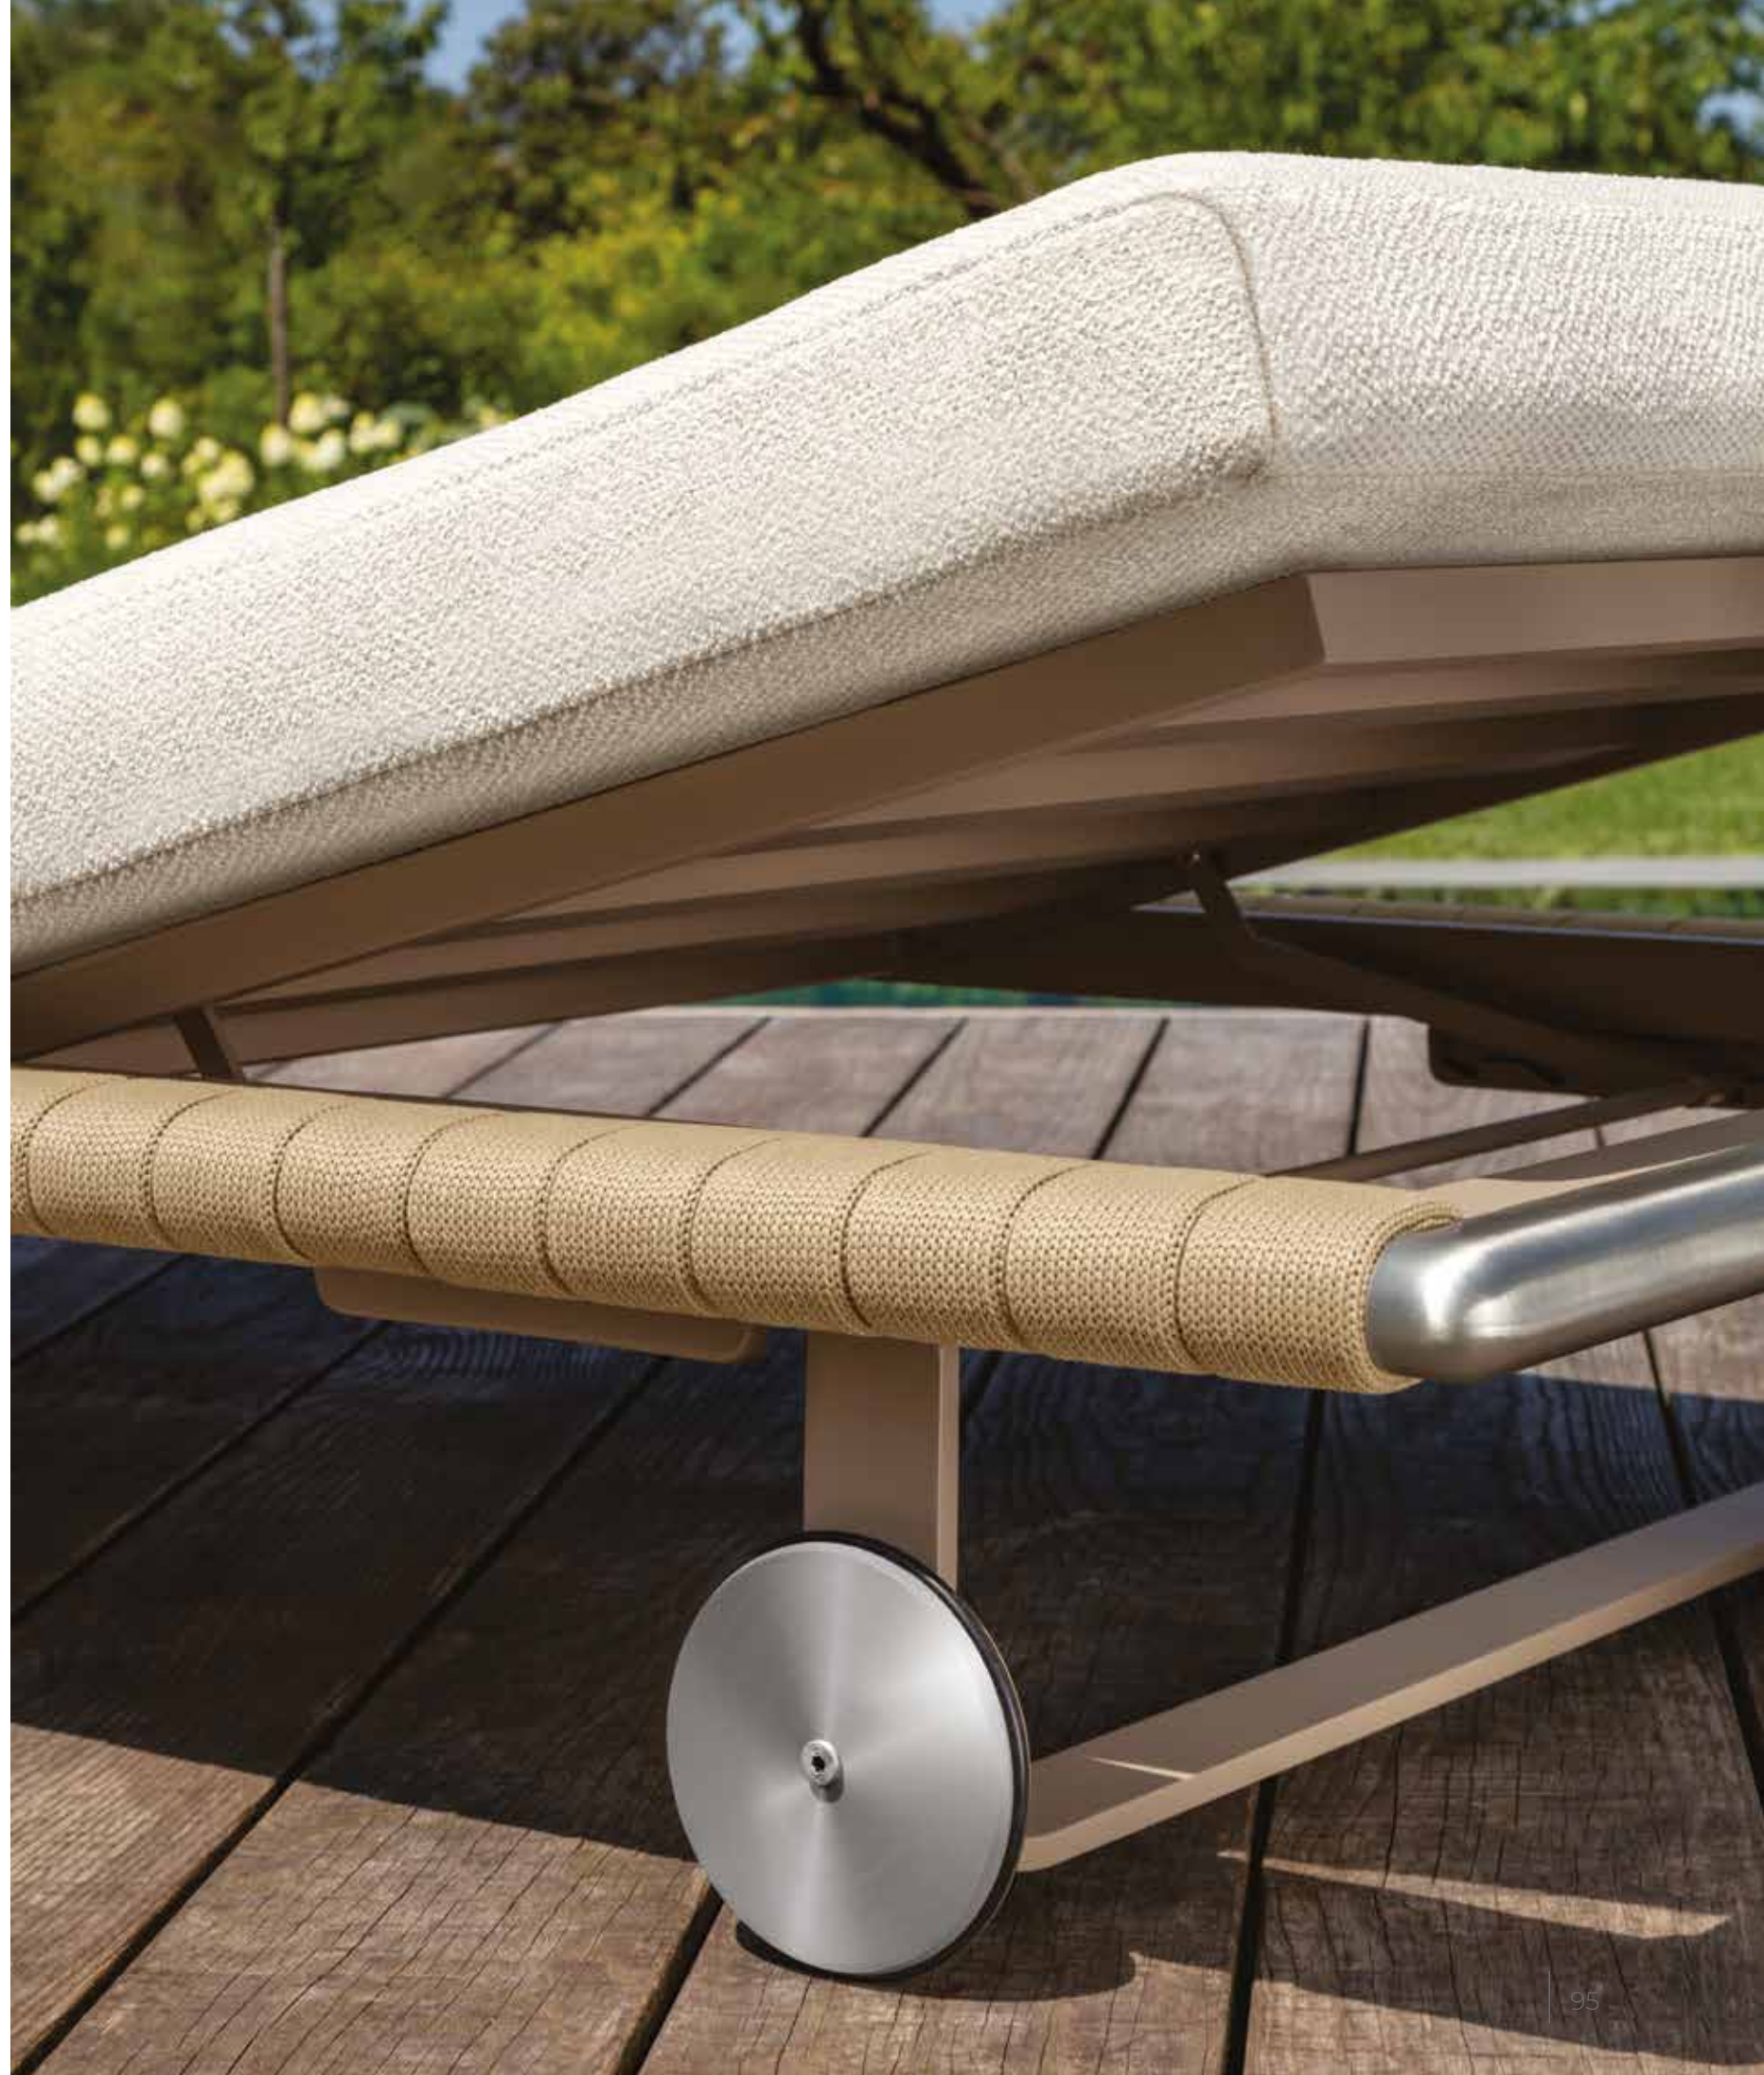

Georgecollection

sunbed
stainless steel frame
cushions in natural ivory colour
belt in dove colour

Georgecollection

lounge folding chair
stainless steel frame
cushions in stripe mud colour
dark grey colour rope
table top ø 60 accoya wood in natural teak colour