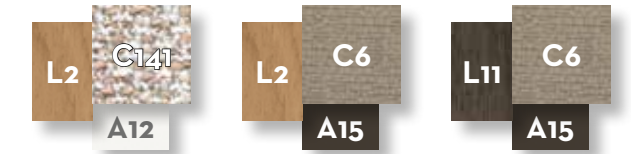

plain taupe

peach white

peach beige

leaf beige

leaf zen

soil

SOFA 3 SEATER FABRIC DX + WOOD SX ARM / CODE: ALLDIV3P-01

Width	Depth	Height	H. armrest	H. seat	H. cushion
285	95	70	49	40	20