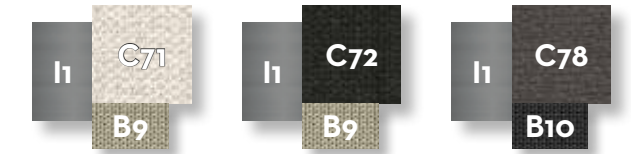

natural teak colour

Lava stone table top

beige

dark green

dark grey

SOFA / CODE: GEODIV

Width	Depth	Height	H. seat	H. cushion
177	91	65	39	30

KG 64,0 | unit 1 1.15 mc | icons