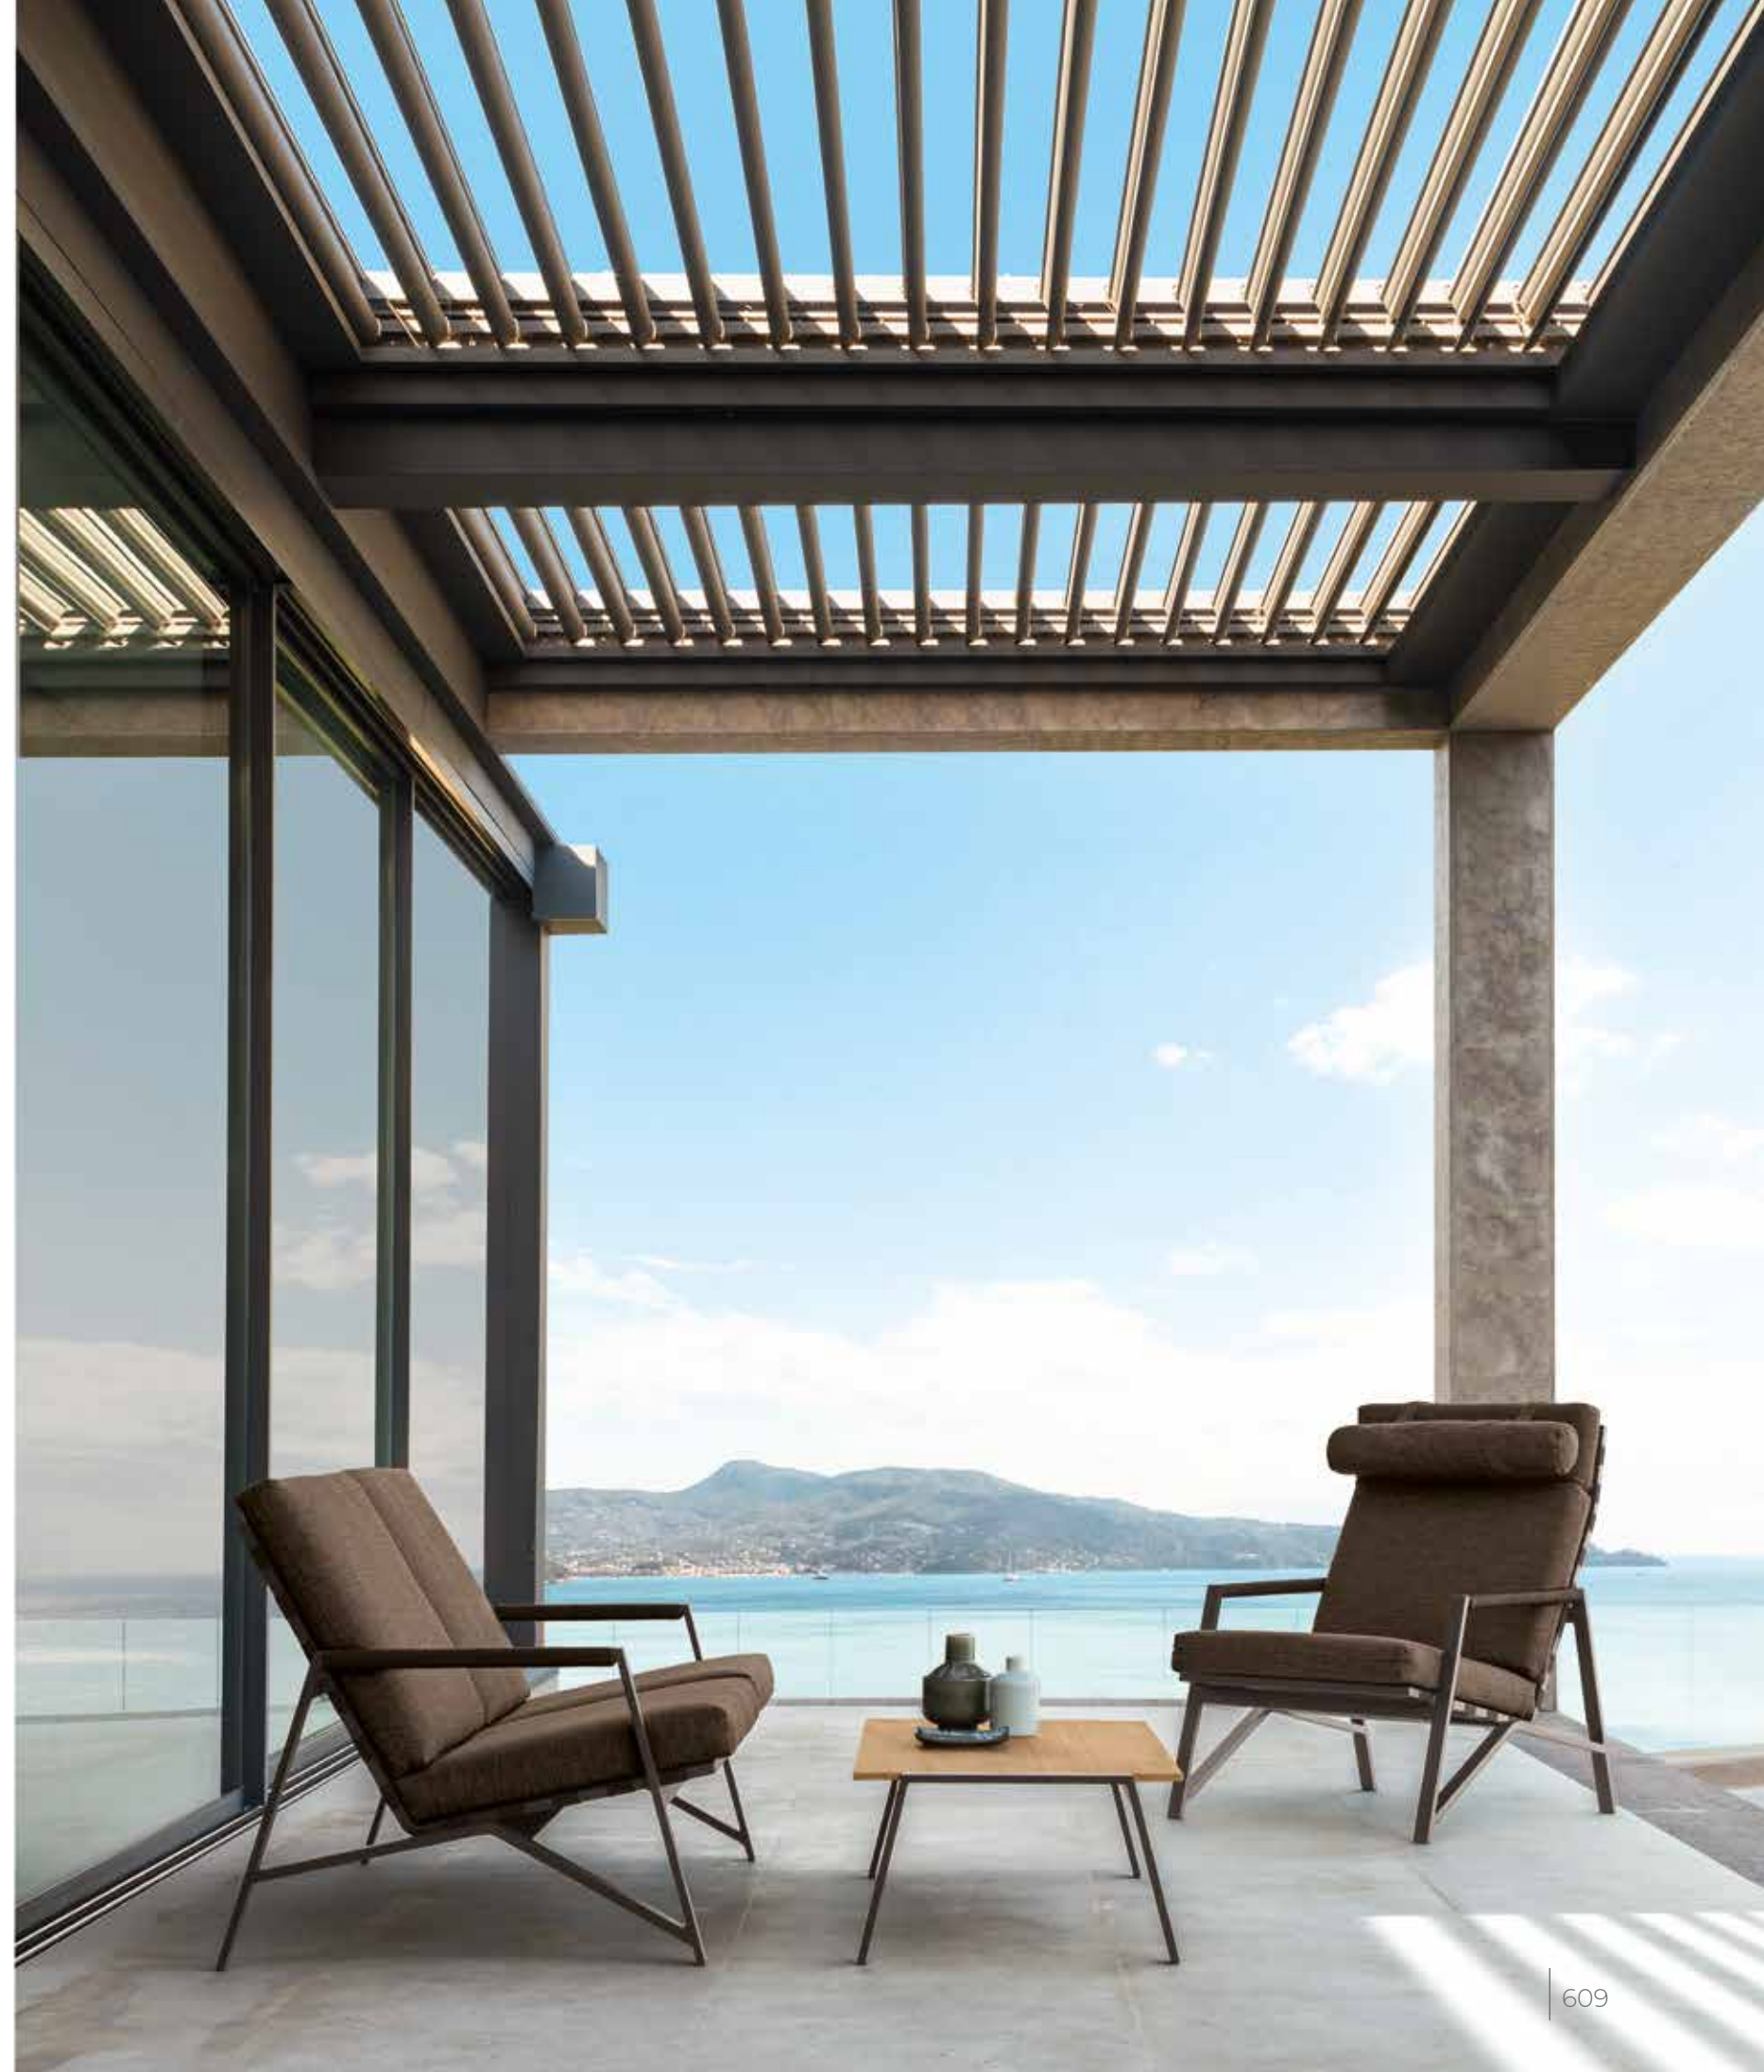

Cottagecollection

sofa, lounge armchair & coffee table 120x60
mokka frame
cushions in dark brown colour