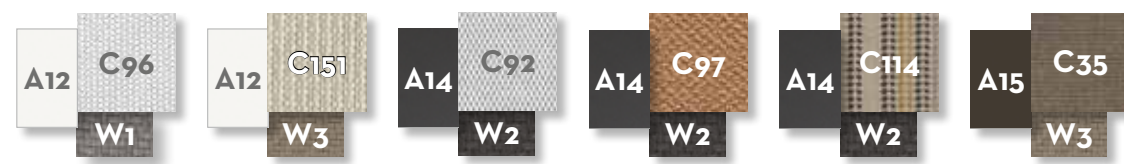

Width 102 | Depth 86 | Height 69 | H. armrest 58 | H. seat 41 | H. cushion 17

KG 28,0 | unit 1 0.65 mc | ☁️ | 🔧 | 🛠️

Width 64 | Depth 66 | Height 73 | H. seat 43 | H. cushion 6

KG 11,0 | unit 1 0.35 mc | ☁️ | 🔧 | 🛠️