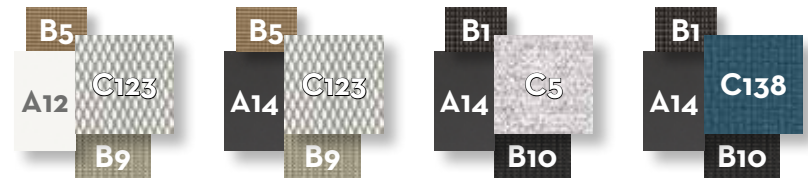

COFFEE TABLE 90 X 90 / CODE: SALTC90

Width 90 | Depth 90 | Height 25

KG 38,0 | unit 1 0.24 mc | 9% | x6

COFFEE TABLE D80 / CODE: SALTC80

Width 80 | Depth 80 | Height 30

KG 12,0 | unit 1 0.23 mc | 9% | x6

COFFEE TABLE D65 / CODE: SALTC65