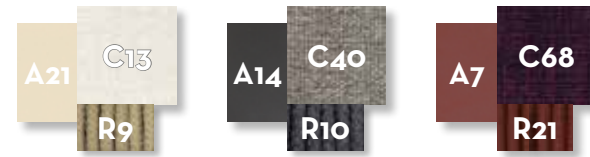

Width	Depth	Height	H. seat	H. cushion
145	160	73	39	31