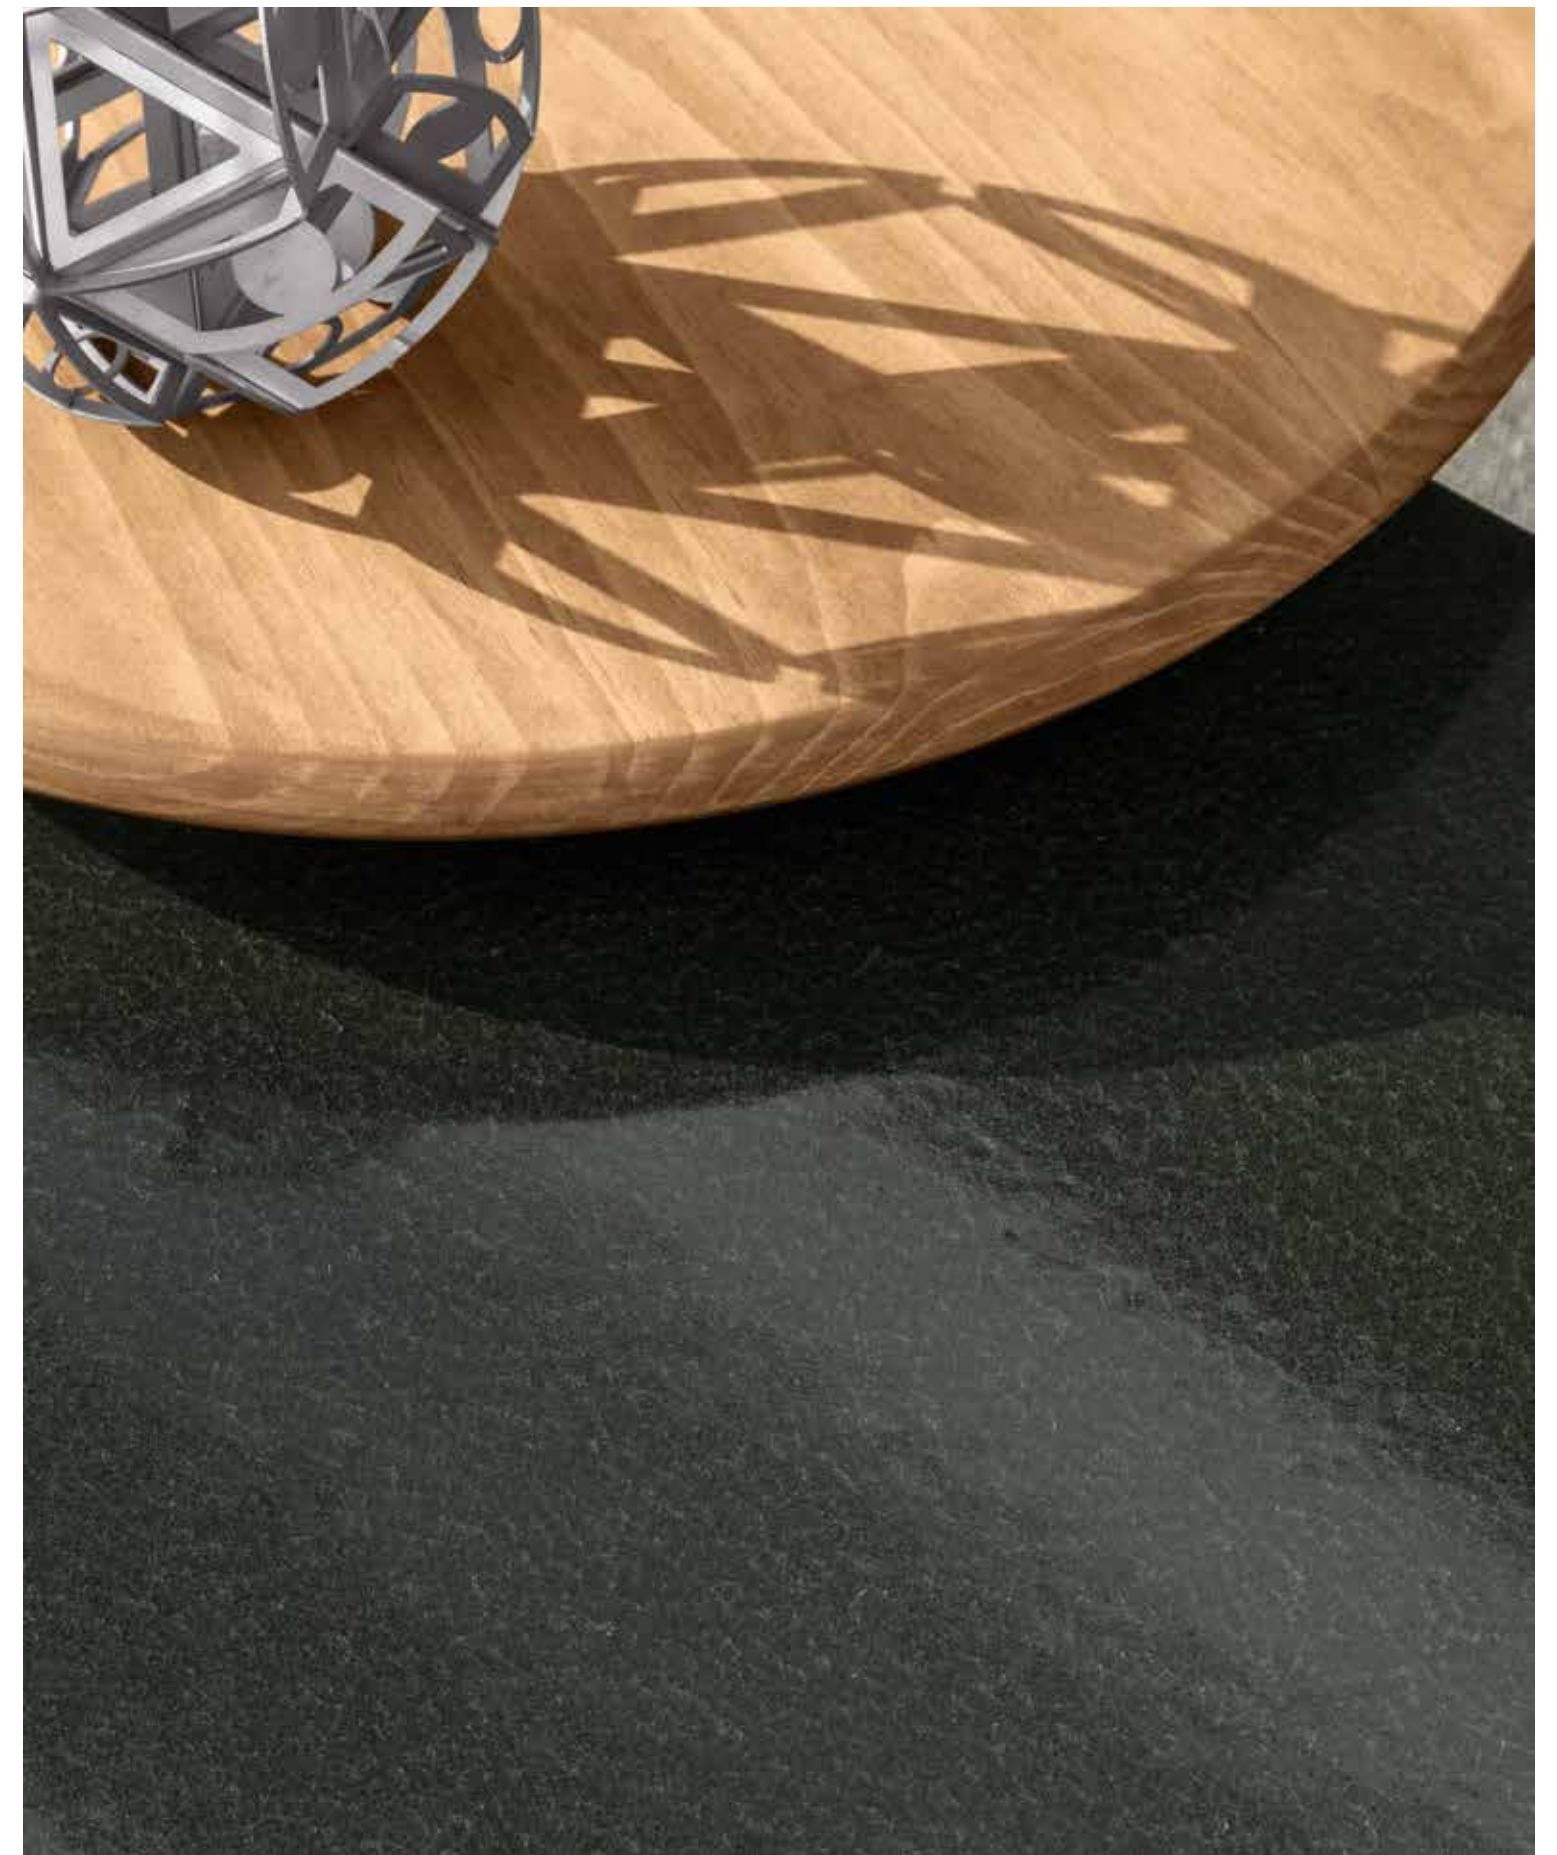

DINING FOLDING CHAIR / CODE: GEOSP

Width 50 | Depth 56 | Height 84 | H. seat 49 | H. cushion 3

SUNBED / CODE: GEOLET

Width 201 | Depth 81 | Height 23 | H. cushion 10

Argocollection // Wood

Design Ludovica+Roberto Palomba