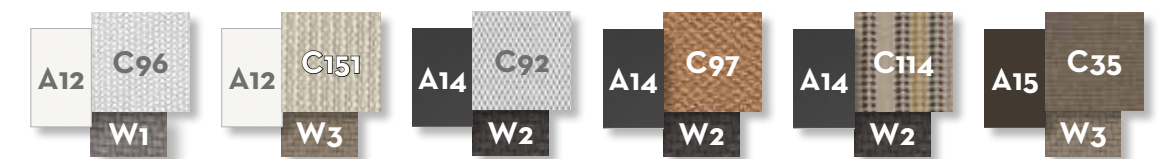

Width	Depth	Height	H. seat	H. cushion
190	86	69	41	17