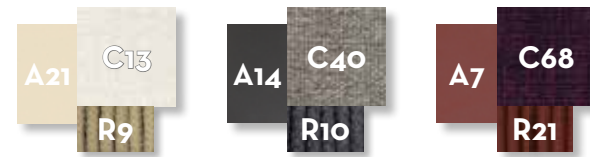

Width	Depth	Height	H. seat	H. cushion
145	160	73	39	31