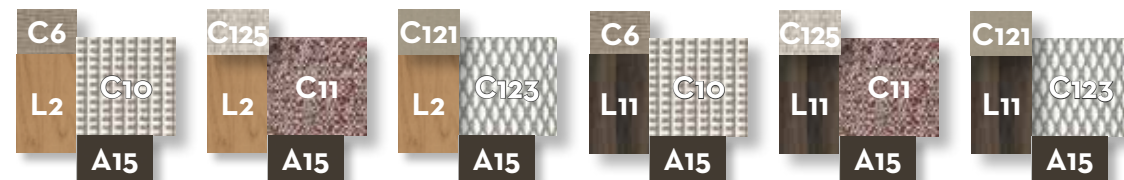

Width 90 | Depth 80 | Height 73 | H. seat 35 | H. cushion 5