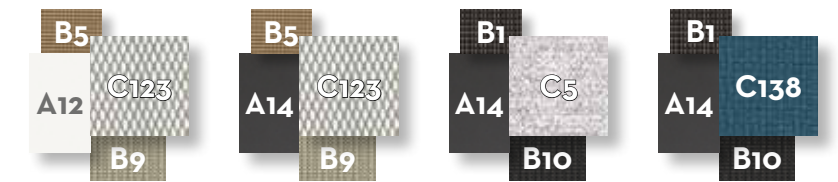

Width	Depth	Height	H. armrest	H. seat	H. cushion
235	105	85	52	38	20