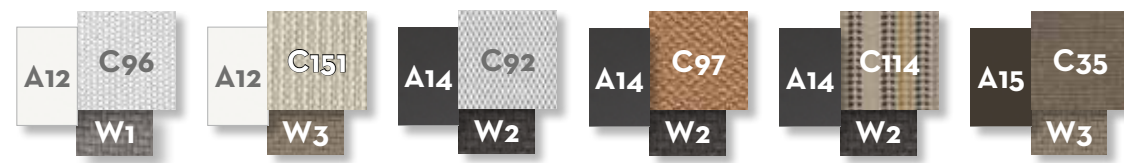

KG 28,0 | unit 1 0.65 mc | ☁️ | 🔧 | 🛠️

LOUNGE ARMCHAIR / CODE: LEAPLON

Width 64 | Depth 66 | Height 73 | H. seat 43 | H. cushion 6

KG 11,0 | unit 1 0.35 mc | ☁️ | 🔧 | 🛠️

COFFEE TABLE 50X80 / CODE: LEATC5080