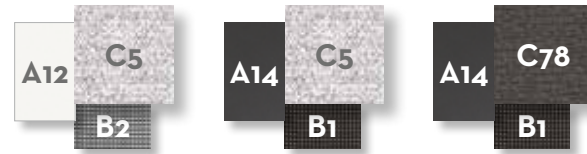

SOFA CORNER DX / CODE: AGOALUANGDX

Width	Depth	Height	H. seat	H. cushion
240	95	65	40	25

SOFA CORNER SX / CODE: AGOALUANGSX

Width	Depth	Height	H. seat	H. cushion
240	95	65	40	25

SOFA DX CORNER / CODE: AGOALUDXANG

Width	Depth	Height	H. seat	H. cushion
218	95	65	40	25

SOFA SX CORNER / CODE: AGOALUSXANG

Width	Depth	Height	H. seat	H. cushion
218	95	65	40	25

SOFA XL DX / CODE: AGOALUXLDX

Width	Depth	Height	H. armrest	H. seat	H. cushion
120	160	65	60	40	25

SOFA XL SX / CODE: AGOALUXLSX

Width	Depth	Height	H. armrest	H. seat	H. cushion
120	160	65	60	40	25

POUF / CODE: AGOALUPUF

Width	Depth	Height	H. cushion
98	95	40	25

LOUNGE ARMCHAIR / CODE: AGOALUPLON

Width	Depth	Height	H. seat	H. cushion
70	68	64	40	17

COFFEE TABLE 100X95 / CODE: AGOALUTC100

Width	Depth	Height
100	95	16

COFFEE TABLE 113X80 / CODE: AGOALUTC113

Width	Depth	Height
113	80	33

COFFEE TABLE 157X80 / CODE: AGOALUTC157

Width	Depth	Height
157	80	33