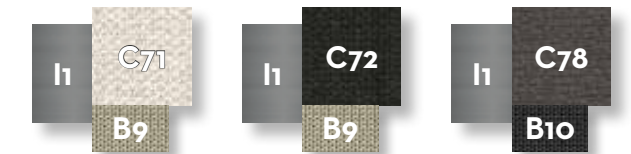

Width	Depth	Height	H. seat	H. cushion
91	91	65	39	30

KG 36,0 | unit 1 0.60 mc | icons