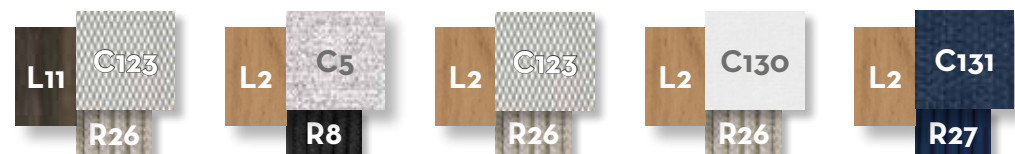

SOFA LOVE SEAT / CODE: AGODIVLOV

Width 185 | Depth 95 | Height 76 | H. seat 38 | H. cushion 23

KG 28,0 | unit 1 1.47 mc | icons: cloud, screw, nut

LIVING ARMCHAIR / CODE: AGOPL

Width 90 | Depth 80 | Height 76 | H. seat 38 | H. cushion 23

KG 12,0 | unit 1 0.57 mc | icons: cloud, screw, nut

COFFEE TABLE 180x94 / CODE: AGOTC180

Width 180 | Depth 94 | Height 33

KG 51,0 | unit 1 0.78 mc | icons: cloud, screw, nut

COFFEE TABLE 107x107 / CODE: AGOTC107

Width 107 | Depth 107 | Height 33

KG 37,0 | unit 1 0.55 mc | icons: cloud, screw, nut

COFFEE TABLE 95x67 / CODE: AGOTC95

Width 95 | Depth 67 | Height 33

KG 19,0 | unit 1 0.32 mc | icons: cloud, screw, nut

DINING TABLE 95x95 / CODE: AGOTP95

Width 95 | Depth 95 | Height 75

KG 31,0 | unit 1 0.46 mc | icons: cloud, screw, nut, x4

DINING TABLE 165x165 / CODE: AGOTP165

Width 165 | Depth 165 | Height 75

KG 94,0 | unit 1 0.65 mc | icons: cloud, screw, nut, x8

DINING TABLE 220x110 / CODE: AGOTP220

Width 220 | Depth 110 | Height 75

KG 89,0 | unit 1 0.58 mc | icons: cloud, screw, nut, x8

DINING TABLE 280x110 / CODE: AGOTP280

Width 280 | Depth 110 | Height 75

KG 103,0 | unit 1 0.73 mc | icons: cloud, screw, nut, x10

DINING CHAIR / CODE: AGOPP

Width 55 | Depth 55 | Height 79 | H. seat 46 | H. cushion 8

KG 6,0 | unit 1 0.26 mc | icons: cloud, screw, nut

SUNBED / CODE: AGOLET

Width 205 | Depth 95 | Height 36 | H. cushion 25

KG 22,0 | unit 1 0.84 mc | icons: cloud, screw, nut, x4