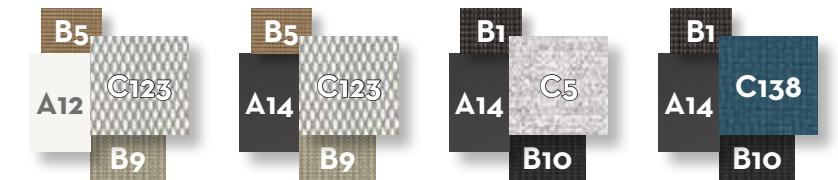

Width	Depth	Height	H. armrest	H. seat	H. cushion
245	105	85	52	38	20