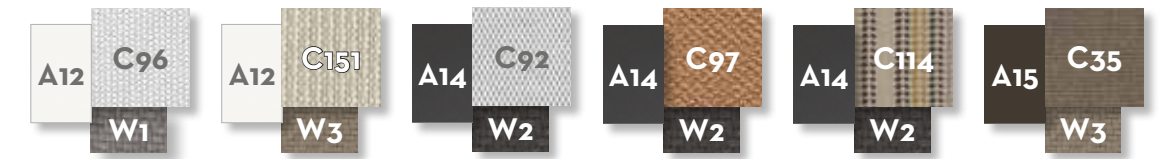

SOFA DX / CODE: LEADX

Width	Depth	Height	H. armrest	H. seat	H. cushion
186	86	69	58	41	17

SOFA SX / CODE: LEASX

Width	Depth	Height	H. armrest	H. seat	H. cushion
186	86	69	58	41	17

SOFA CORNER DX / CODE: LEADXANG