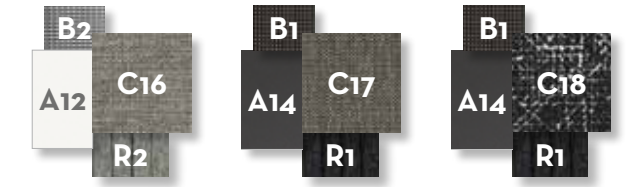

Cottagecollection

Design Ramón Esteve

Finishing

Aluminium frame

white

graphite

mokka

Synthetic elastic belt

dark grey

light grey

mokka

Cushions fabric

dark brown

light grey

dark grey

black abstract

Synthetic rope

dark grey

light grey

mokka

iroko colour

Accoya wood table top

Pillows fabric 90x65 60x40 45x25 (optional)

outcross olive

twill black

twill yellow

light grey

black abstract

white

Width	Depth	Height	H. armrest	H. seat	H. cushion
310	100	73	57	40	19

Width	Depth	Height	H. armrest	H. seat	H. cushion
210	100	73	57	40	19

Width	Depth	Height	H. armrest	H. seat	H. cushion
100	100	73	57	40	19

SIDE TABLE 60X60 / CODE: COTTL

Width	Depth	Height
60	60	44

COFFEE TABLE 120X60 / CODE: COTT60

Width	Depth	Height
120	60	34

COFFEE TABLE 120X120 / CODE: COTT120

Width	Depth	Height
120	120	34