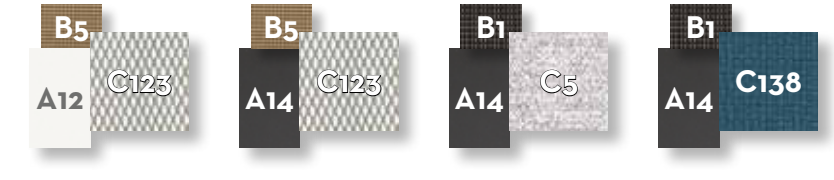

Width	Depth	Height
32	57	31

POUF / CODE: SALPUF