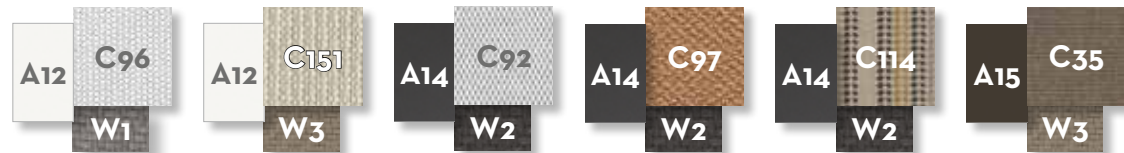

Width 220 | Depth 100 | Height 74

DINING TABLE 300X110 / CODE: LEATP300

Width 300 | Depth 110 | Height 74

DINING CHAIR / CODE: LEASP

Width 51 | Depth 59 | Height 82 | H. seat 46 | H. cushion 5

TOP VITTER LIGHT METAL