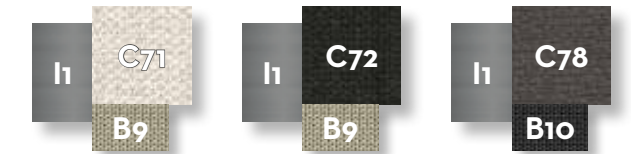

Width	Depth	Height	H. seat	H. cushion
173	91	65	39	30

KG 55,0 | unit 1 1.12 mc | icons