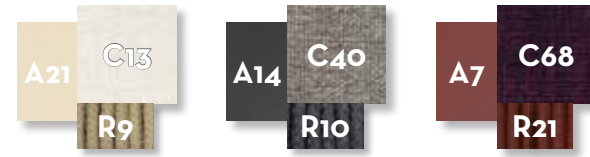

SOFA OBLIQUE DX / CODE: SCADIVBLDX

Width	Depth	Height	H. seat	H. cushion
155	101	73	39	31

SOFA OBLIQUE SX / CODE: SCADIVBLSX

Width	Depth	Height	H. seat	H. cushion
155	101	73	39	31

SOFA DROP DX/ CODE: SCADIVGDX