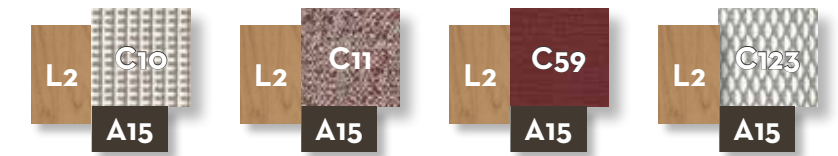

Width 90 | Depth 80 | Height 73 | H. seat 35 | H. cushion 5

Width 100 | Depth 80 | Height 48 | H. cushion 5