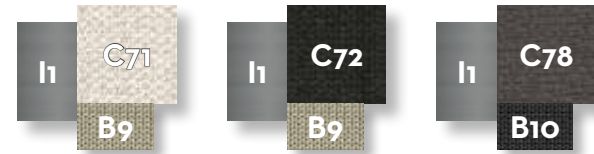

SOFA LOUNGE DX / CODE: GEOLONDX

Width 90 | Depth 170 | Height 65 | H. seat 39 | H. cushion 30

SOFA LOUNGE SX / CODE: GEOLON SX

Width 90 | Depth 170 | Height 65 | H. seat 39 | H. cushion 30

SOFA LOUNGE XL DX / CODE: GEOXLDX

Width 123 | Depth 143 | Height 65 | H. seat 39 | H. cushion 30

SOFA LOUNGE XL SX / CODE: GEOXLSX

Width 123 | Depth 143 | Height 65 | H. seat 39 | H. cushion 30

DAYBED / CODE: GEOBED

Width 146 | Depth 143 | Height 65 | H. seat 39 | H. cushion 30

LIVING ARMCHAIR / CODE: GEOPL

Width 86 | Depth 86 | Height 65 | H. seat 39 | H. cushion 15

LOUNGE FOLDING ARMCHAIR / CODE: GEOPLON

Width 65 | Depth 70 | Height 74 | H. seat 39 | H. cushion 3

COFFEE TABLE D60 / CODE: GEOTCD60

Width 60 | Depth 60 | Height 40

COFFEE TABLE 60X60 / CODE: GEOTC6060

Width 60 | Depth 60 | Height 40

COFFEE TABLE 80X80 / CODE: GEOTC8080

Width 80 | Depth 80 | Height 35

COFFEE TABLE 110X60 / CODE: GEOTC60110

Width 110 | Depth 60 | Height 35

SIDE TABLE 40X90 / CODE: GEOTL90

Width 40 | Depth 90 | Height 40