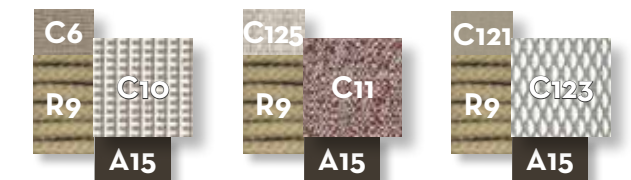

COFFEE TABLE D100 top wood / CODE: CLETC1-L

Width 100 | Depth 100 | Height 30

COFFEE TABLE D75 top wood / CODE: CLETC2-L

Width 75 | Depth 75 | Height 40

COFFEE TABLE D50 top wood / CODE: CLETC3-L

Width 50 | Depth 50 | Height 50