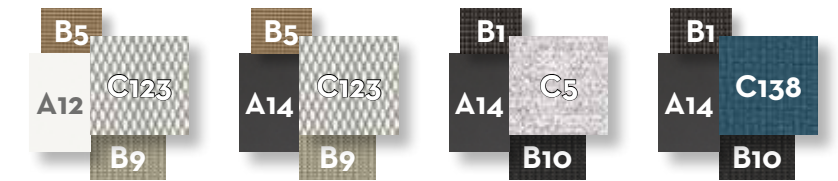

beige cement

grey cement

Lava stone coffee table table top

beige

dark grey

SOFA 3 SEATER / CODE: SALDIV3

Width	Depth	Height	H. armrest	H. seat	H. cushion
285	105	85	52	38	20

SOFA 2 SEATER / CODE: SALDIV2