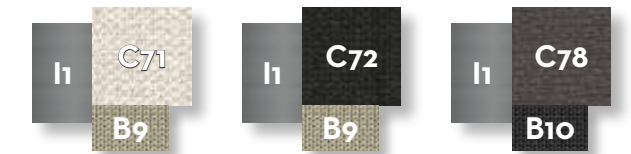

Width	Depth	Height	H. seat	H. cushion
170	91	65	39	30

KG 47,0 | unit 1 1.12 mc | icons